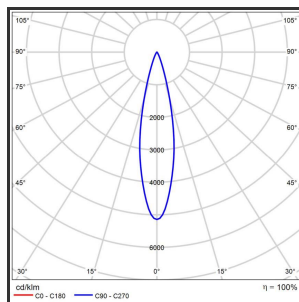

HELI OCULI 108

9005 Powdercoated Grey 4000K/CRI80 25° Dali

Beamangle	25°	IP	IP33
CIE Flux Codes	99 99 100 100 100	Kleur	Aluminium
Colour Deviation (SDCM)	3 sdcM	Kleur 2	RAL9005
Colour Temperature	4000K	Led type	SMD
CRI	>90	Lumen Maintenance	L80B50 bij 100.000
Dim	Dali	Lumen/W	135lm/W
Dimensions	1080x35x35	Luminous flux of luminaire	1000lm
ENEC	Ja	Material Housing	Aluminium
Energy Efficiency Class	D	Material Lens/Reflector/Diffusor	PMMA
Forward Voltage	30V	Max. connected Load	2x5W
Frequency	50-60Hz	Mounting Type	Track
Glow Wire Test	650°C	PF	0,98
IK	07	Protection Class	I
Input current	350mA	UGR	<16
		Voltage	220-240V