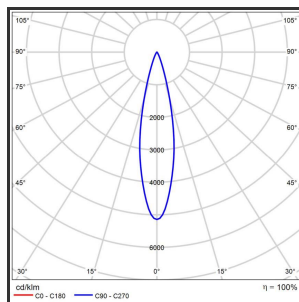

HELI OCULI 108

9016 Powdercoated Grey 4000K/CRI80 25° Dali

Beamangle	25°	IP	IP33
CIE Flux Codes	99 99 100 100 100	Kleur	Aluminium
Colour Deviation (SDCM)	3 sdcM	Kleur 2	RAL9016
Colour Temperature	4000K	Led type	SMD
CRI	>90	Lumen Maintenance	L80B50 bij 100.000
Dim	Dali	Lumen/W	135lm/W
Dimensions	1080x35x35	Luminous flux of luminaire	1000lm
ENEC	Ja	Material Housing	Aluminium
Energy Efficiency Class	D	Material Lens/Reflector/Diffusor	PMMA
Forward Voltage	30V	Max. connected Load	2x5W
Frequency	50-60Hz	Mounting Type	Track
Glow Wire Test	650°C	PF	0,98
IK	07	Protection Class	I
Input current	350mA	UGR	<16
		Voltage	220-240V