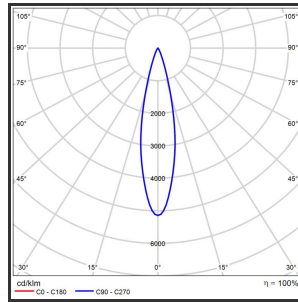

HELI OCULI 108

Aluminium Goud 4000K/CR180 25° Dali

Beamangle	25°	IP	IP33
CIE Flux Codes	99 99 100 100 100	Kleur	Aluminium
Colour Deviation (SDCM)	3 sdcM	Kleur 2	Goud
Colour Temperature	4000K	Led type	SMD
CRI	>90	Lumen Maintenance	L80B50 bij 100.000
Dim	Dali	Lumen/W	135lm/W
Dimensions	1080x35x35	Luminous flux of luminaire	1000lm
ENEC	Ja	Material Housing	Aluminium
Energy Efficiency Class	D	Material Lens/Reflector/Diffusor	PMMA
Forward Voltage	30V	Max. connected Load	2x5W
Frequency	50-60Hz	Mounting Type	Track
Glow Wire Test	650°C	PF	0,98
IK	07	Protection Class	I
Input current	350mA	UGR	<16
		Voltage	220-240V