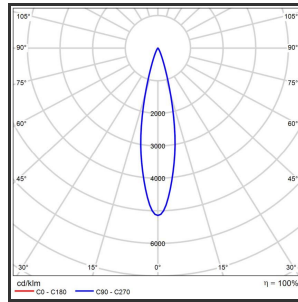

# HELI OCULI 108

Goud Powdercoated Grey 4000K/CRI80 25° Dali

Beamangle	25°	IP	IP33
CIE Flux Codes	99 99 100 100 100	Kleur	Aluminium
Colour Deviation (SDCM)	3 sdcM	Kleur 2	Goud
Colour Temperature	4000K	Led type	SMD
CRI	>90	Lumen Maintenance	L80B50 bij 100.000
Dim	Dali	Lumen/W	135lm/W
Dimensions	1080x35x35	Luminous flux of luminaire	1000lm
ENEC	Ja	Material Housing	Aluminium
Energy Efficiency Class	D	Material Lens/Reflector/Diffusor	PMMA
Forward Voltage	30V	Max. connected Load	2x5W
Frequency	50-60Hz	Mounting Type	Track
Glow Wire Test	650°C	PF	0,98
IK	07	Protection Class	I
Input current	350mA	UGR	<16
		Voltage	220-240V