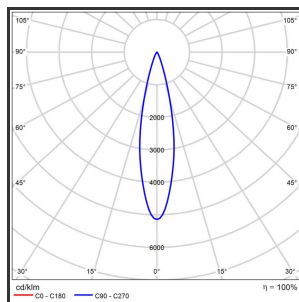

# HELI OCULI 108

Aluminium Goud blinkend 4000K/CRI80 25° Dali

Beamangle	25°	IP	IP33
CIE Flux Codes	99 99 100 100 100	Kleur	Aluminium
Colour Deviation (SDCM)	3 sdcM	Kleur 2	Blinkend Goud
Colour Temperature	4000K	Led type	SMD
CRI	>90	Lumen Maintenance	L80B50 bij 100.000
Dim	Dali	Lumen/W	135lm/W
Dimensions	1080x35x35	Luminous flux of luminaire	1000lm
ENEC	Ja	Material Housing	Aluminium
Energy Efficiency Class	D	Material Lens/Reflector/Diffusor	PMMA
Forward Voltage	30V	Max. connected Load	2x5W
Frequency	50-60Hz	Mounting Type	Track
Glow Wire Test	650°C	PF	0,98
IK	07	Protection Class	I
Input current	350mA	UGR	<16
		Voltage	220-240V