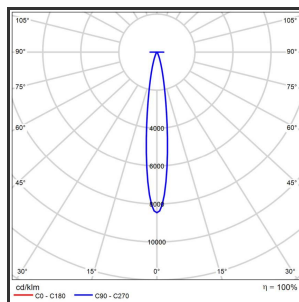

HELI OCULI 108

9005 Powdercoated Grey 4000K/CRI80 15° Dali

Beamangle	15°	IP	IP33
CIE Flux Codes	99 99 100 100 100	Kleur	Aluminium
Colour Deviation (SDCM)	3 sdcM	Kleur 2	RAL9005
Colour Temperature	4000K	Led type	SMD
CRI	>90	Lumen Maintenance	L80B50 bij 100.000
Dim	Dali	Lumen/W	135lm/W
Dimensions	1080x35x35	Luminous flux of luminaire	1000lm
ENEC	Ja	Material Housing	Aluminium
Energy Efficiency Class	D	Material Lens/Reflector/Diffusor	PMMA
Forward Voltage	30V	Max. connected Load	2x5W
Frequency	50-60Hz	Mounting Type	Track
Glow Wire Test	650°C	PF	0,98
IK	07	Protection Class	I
Input current	350mA	UGR	<16
		Voltage	220-240V