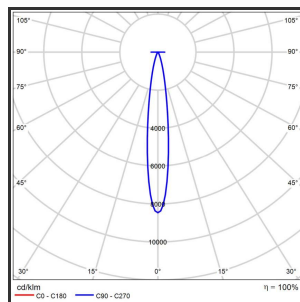

HELI OCULI 108

Aluminium Goud 4000K/CR180 15° Dali

Beamangle	15°	IP	IP33
CIE Flux Codes	99 99 100 100 100	Kleur	Aluminium
Colour Deviation (SDCM)	3 sdcM	Kleur 2	Goud
Colour Temperature	4000K	Led type	SMD
CRI	>90	Lumen Maintenance	L80B50 bij 100.000
Dim	Dali	Lumen/W	135lm/W
Dimensions	1080x35x35	Luminous flux of luminaire	1000lm
ENEC	Ja	Material Housing	Aluminium
Energy Efficiency Class	D	Material Lens/Reflector/Diffusor	PMMA
Forward Voltage	30V	Max. connected Load	2x5W
Frequency	50-60Hz	Mounting Type	Track
Glow Wire Test	650°C	PF	0,98
IK	07	Protection Class	I
Input current	350mA	UGR	<16
		Voltage	220-240V