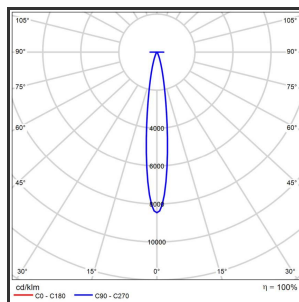

HELI OCULI 108

Goud blinkend Powdercoated Grey 4000K/CRI80 15° Dali

Beamangle	15°	IP	IP33
CIE Flux Codes	99 99 100 100 100	Kleur	Aluminium
Colour Deviation (SDCM)	3 sdcM	Kleur 2	Blinkend Goud
Colour Temperature	4000K	Led type	SMD
CRI	>90	Lumen Maintenance	L80B50 bij 100.000
Dim	Dali	Lumen/W	135lm/W
Dimensions	1080x35x35	Luminous flux of luminaire	1000lm
ENEC	Ja	Material Housing	Aluminium
Energy Efficiency Class	D	Material Lens/Reflector/Diffusor	PMMA
Forward Voltage	30V	Max. connected Load	2x5W
Frequency	50-60Hz	Mounting Type	Track
Glow Wire Test	650°C	PF	0,98
IK	07	Protection Class	I
Input current	350mA	UGR	<16
		Voltage	220-240V