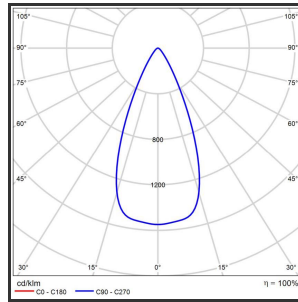

# HELI OCULI 108

Aluminium Goud blinkend 4000K/CRI80 45° on/off

Beamangle	45°	IP	IP33
CIE Flux Codes	99 99 100 100 100	Kleur	Aluminium
Colour Deviation (SDCM)	3 sdcM	Kleur 2	Blinkend Goud
Colour Temperature	4000K	Led type	SMD
CRI	>90	Lumen Maintenance	L80B50 bij 100.000
Dim	Nee	Lumen/W	135lm/W
Dimensions	1080x35x35	Luminous flux of luminaire	1000lm
ENEC	Ja	Material Housing	Aluminium
Energy Efficiency Class	D	Material Lens/Reflector/Diffusor	PMMA
Forward Voltage	30V	Max. connected Load	2x5W
Frequency	50-60Hz	Mounting Type	Track
Glow Wire Test	650°C	PF	0,98
IK	07	Protection Class	I
Input current	350mA	UGR	<16
		Voltage	220-240V