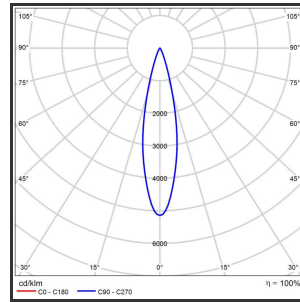

HELI OCULI 108

9010 Powdercoated Grey 4000K/CRI80 25° on/off

Beamangle	25°	IP	IP33
CIE Flux Codes	99 99 100 100 100	Kleur	Aluminium
Colour Deviation (SDCM)	3 sdcM	Kleur 2	RAL9010
Colour Temperature	4000K	Led type	SMD
CRI	>90	Lumen Maintenance	L80B50 bij 100.000
Dim	Nee	Lumen/W	135lm/W
Dimensions	1080x35x35	Luminous flux of luminaire	1000lm
ENEC	Ja	Material Housing	Aluminium
Energy Efficiency Class	D	Material Lens/Reflector/Diffusor	PMMA
Forward Voltage	30V	Max. connected Load	2x5W
Frequency	50-60Hz	Mounting Type	Track
Glow Wire Test	650°C	PF	0,98
IK	07	Protection Class	I
Input current	350mA	UGR	<16
		Voltage	220-240V