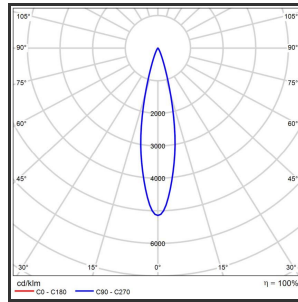

HELI OCULI 108

9016 Powdercoated Grey 4000K/CRI80 25° on/off

Beamangle	25°	IP	IP33
CIE Flux Codes	99 99 100 100 100	Kleur	Aluminium
Colour Deviation (SDCM)	3 sdcM	Kleur 2	RAL9016
Colour Temperature	4000K	Led type	SMD
CRI	>90	Lumen Maintenance	L80B50 bij 100.000
Dim	Nee	Lumen/W	135lm/W
Dimensions	1080x35x35	Luminous flux of luminaire	1000lm
ENEC	Ja	Material Housing	Aluminium
Energy Efficiency Class	D	Material Lens/Reflector/Diffusor	PMMA
Forward Voltage	30V	Max. connected Load	2x5W
Frequency	50-60Hz	Mounting Type	Track
Glow Wire Test	650°C	PF	0,98
IK	07	Protection Class	I
Input current	350mA	UGR	<16
		Voltage	220-240V