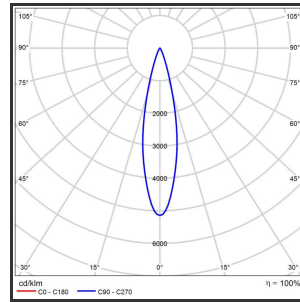

HELI OCULI 108

Goud Powdercoated Grey 4000K/CRI80 25° on/off

Beamangle	25°	IP	IP33
CIE Flux Codes	99 99 100 100 100	Kleur	Aluminium
Colour Deviation (SDCM)	3 sdcM	Kleur 2	Goud
Colour Temperature	4000K	Led type	SMD
CRI	>90	Lumen Maintenance	L80B50 bij 100.000
Dim	Nee	Lumen/W	135lm/W
Dimensions	1080x35x35	Luminous flux of luminaire	1000lm
ENEC	Ja	Material Housing	Aluminium
Energy Efficiency Class	D	Material Lens/Reflector/Diffusor	PMMA
Forward Voltage	30V	Max. connected Load	2x5W
Frequency	50-60Hz	Mounting Type	Track
Glow Wire Test	650°C	PF	0,98
IK	07	Protection Class	I
Input current	350mA	UGR	<16
		Voltage	220-240V