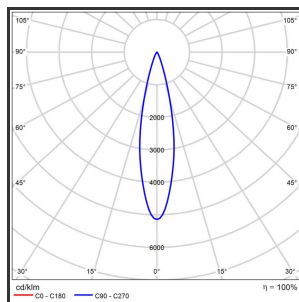

HELI OCULI 108

Goud blinkend Powdercoated Grey 4000K/CRI80 25° on/off

Beamangle	25°	IP	IP33
CIE Flux Codes	99 99 100 100 100	Kleur	Aluminium
Colour Deviation (SDCM)	3 sdcM	Kleur 2	Blinkend Goud
Colour Temperature	4000K	Led type	SMD
CRI	>90	Lumen Maintenance	L80B50 bij 100.000
Dim	Nee	Lumen/W	135lm/W
Dimensions	1080x35x35	Luminous flux of luminaire	1000lm
ENEC	Ja	Material Housing	Aluminium
Energy Efficiency Class	D	Material Lens/Reflector/Diffusor	PMMA
Forward Voltage	30V	Max. connected Load	2x5W
Frequency	50-60Hz	Mounting Type	Track
Glow Wire Test	650°C	PF	0,98
IK	07	Protection Class	I
Input current	350mA	UGR	<16
		Voltage	220-240V