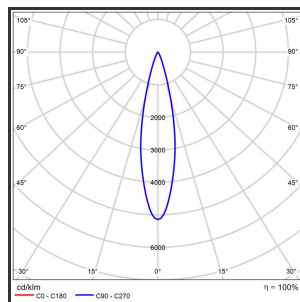

HELI OCULI 108

Aluminium Goud blinkend 4000K/CRI80 25° on/off

Beamangle	25°	IP	IP33
CIE Flux Codes	99 99 100 100 100	Kleur	Aluminium
Colour Deviation (SDCM)	3 sdcM	Kleur 2	Blinkend Goud
Colour Temperature	4000K	Led type	SMD
CRI	>90	Lumen Maintenance	L80B50 bij 100.000
Dim	Nee	Lumen/W	135lm/W
Dimensions	1080x35x35	Luminous flux of luminaire	1000lm
ENEC	Ja	Material Housing	Aluminium
Energy Efficiency Class	D	Material Lens/Reflector/Diffusor	PMMA
Forward Voltage	30V	Max. connected Load	2x5W
Frequency	50-60Hz	Mounting Type	Track
Glow Wire Test	650°C	PF	0,98
IK	07	Protection Class	I
Input current	350mA	UGR	<16
		Voltage	220-240V