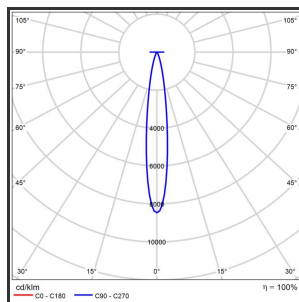

HELI OCULI 108

Aluminium Goud 4000K/CRI80 15° on/off

Beamangle	15°	IP	IP33
CIE Flux Codes	99 99 100 100 100	Kleur	Aluminium
Colour Deviation (SDCM)	3 sdcM	Kleur 2	Goud
Colour Temperature	4000K	Led type	SMD
CRI	>90	Lumen Maintenance	L80B50 bij 100.000
Dim	Nee	Lumen/W	135lm/W
Dimensions	1080x35x35	Luminous flux of luminaire	1000lm
ENEC	Ja	Material Housing	Aluminium
Energy Efficiency Class	D	Material Lens/Reflector/Diffusor	PMMA
Forward Voltage	30V	Max. connected Load	2x5W
Frequency	50-60Hz	Mounting Type	Track
Glow Wire Test	650°C	PF	0,98
IK	07	Protection Class	I
Input current	350mA	UGR	<16
		Voltage	220-240V