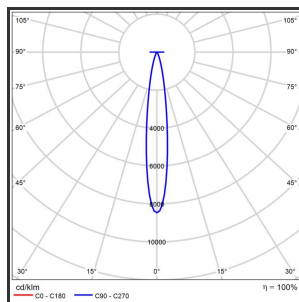

# HELI OCULI 108

Goud blinkend Powdercoated Grey 4000K/CRI80 15° on/off

|                         |                   |                                  |                    |
|-------------------------|-------------------|----------------------------------|--------------------|
| Beamangle               | 15°               | IP                               | IP33               |
| CIE Flux Codes          | 99 99 100 100 100 | Kleur                            | Aluminium          |
| Colour Deviation (SDCM) | 3 sdcM            | Kleur 2                          | Blinkend Goud      |
| Colour Temperature      | 4000K             | Led type                         | SMD                |
| CRI                     | >90               | Lumen Maintenance                | L80B50 bij 100.000 |
| Dim                     | Nee               | Lumen/W                          | 135lm/W            |
| Dimensions              | 1080x35x35        | Luminous flux of luminaire       | 1000lm             |
| ENEC                    | Ja                | Material Housing                 | Aluminium          |
| Energy Efficiency Class | D                 | Material Lens/Reflector/Diffusor | PMMA               |
| Forward Voltage         | 30V               | Max. connected Load              | 2x5W               |
| Frequency               | 50-60Hz           | Mounting Type                    | Track              |
| Glow Wire Test          | 650°C             | PF                               | 0,98               |
| IK                      | 07                | Protection Class                 | I                  |
| Input current           | 350mA             | UGR                              | <16                |
|                         |                   | Voltage                          | 220-240V           |