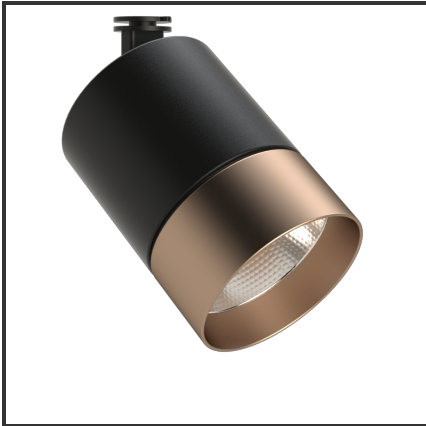

OKKO 20

9005 Koper 3000K/CRI90 60° on/off

Beamangle	60°	IP	44
CIE Flux Codes	96 99 100 100 100	Kleur	RAL9005
CRI	90	Kleur 2	Koper
Colour Deviation (SDCM)	3 sdcm	Led type	COB
Colour Temperature	3000K	Lumen Maintenance	L80B10 bij 50.000
Connected Load	20W	Lumen/W	100lm/W
Connected Voltage	230VAC track-in	Luminous flux of luminaire	2000lm
Dim	Nee	Material Housing	Aluminium
Dimensions	122x83	Material Lens/Reflector/Diffusor	Aluminium
Energy Efficiency Class	A++	Mounting Type	Opbouw
Frequency	50Hz	PF	0,9
IK	06	UGR	24

Product Description

Reference : 000001161