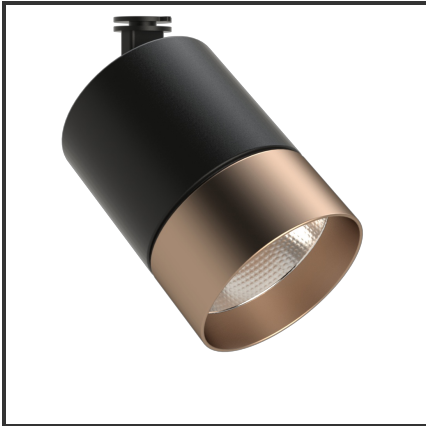

OKKO 30

9005 Koper 3000K/CRI90 60° on/off

Beamangle	60°	IP	44
CIE Flux Codes	96 99 100 100 100	Kleur	RAL9005
CRI	90	Kleur 2	Koper
Colour Deviation (SDCM)	3 sdcm	Led type	COB
Colour Temperature	3000K	Lumen Maintenance	L80B10 bij 50.000
Connected Load	30W	Lumen/W	100lm/W
Connected Voltage	230VAC track-in	Luminous flux of luminaire	3000lm
Dim	Nee	Material Housing	Aluminium
Dimensions	122x83	Material Lens/Reflector/Diffusor	Aluminium
Energy Efficiency Class	A++	Mounting Type	Opbouw
Frequency	50Hz	PF	0,9
IK	06	UGR	24

Product Description

Reference : 000001281