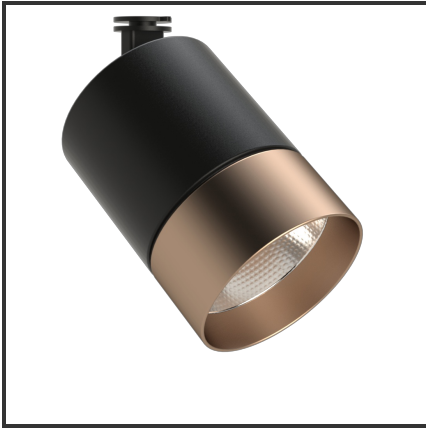

OKKO 30

9005 Koper 4000K/CRI90 60° on/off

| | | | |
|-------------------------|-------------------|----------------------------------|-------------------|
| Beamangle | 60° | IP | 40 |
| CIE Flux Codes | 96 99 100 100 100 | Kleur | RAL9005 |
| CRI | 90 | Kleur 2 | Koper |
| Colour Deviation (SDCM) | 3 sdcm | Led type | COB |
| Colour Temperature | 4000K | Lumen Maintenance | L80B10 bij 50.000 |
| Connected Load | 30W | Lumen/W | 100lm/W |
| Connected Voltage | 230VAC track-in | Luminous flux of luminaire | 3000lm |
| Dim | Nee | Material Housing | Aluminium |
| Dimensions | 122x83 | Material Lens/Reflector/Diffusor | Aluminium |
| Energy Efficiency Class | A++ | Mounting Type | Opbouw |
| Frequency | 50Hz | PF | 0,9 |
| IK | 06 | UGR | 24 |

Product Description

Reference : 000001287