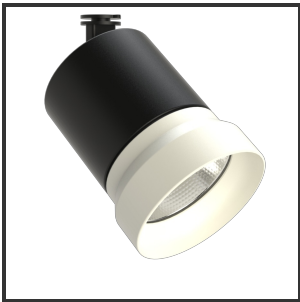

# OQQU 10

9005 9010 4000K/CRI90 60° Dali

|                         |                   |                                  |                   |
|-------------------------|-------------------|----------------------------------|-------------------|
| Beamangle               | 60°               | Kleur                            | RAL9005           |
| CIE Flux Codes          | 96 99 100 100 100 | Kleur 2                          | RAL9010           |
| Colour Deviation (SDCM) | 3 sdcM            | Led type                         | COB               |
| Colour Temperature      | 4000K             | Lumen Maintenance                | L80B10 bij 50.000 |
| CRI                     | 90                | Lumen/W                          | 135lm/W           |
| Dim                     | Dali              | Luminous flux of luminaire       | 1000lm            |
| Dimensions              | Ø93x122           | Material Housing                 | Aluminium         |
| Energy Efficiency Class | D                 | Material Lens/Reflector/Diffusor | Aluminium         |
| Forward Voltage         | 33V               | Max. connected Load              | 10W               |
| Frequency               | 50Hz              | Mounting Type                    | Track             |
| IK                      | 06                | PF                               | 0,9               |
| Input current           | 500mA             | UGR                              | 19                |
| IP                      | IP33              | Voltage                          | 220-240V          |