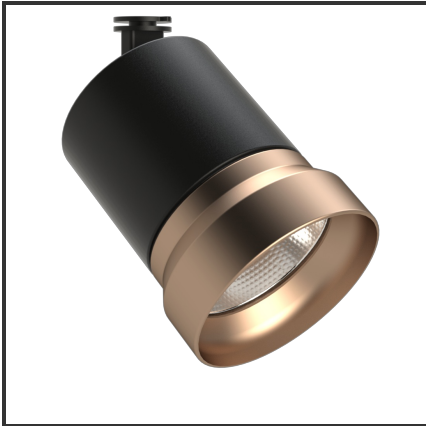

# OQQU 10

9005 Koper 3000K/CRI90 60° on/off

|                         |                   |                                  |                   |
|-------------------------|-------------------|----------------------------------|-------------------|
| Beamangle               | 60°               | IP                               | 44                |
| CIE Flux Codes          | 96 99 100 100 100 | Kleur                            | RAL9005           |
| CRI                     | 90                | Kleur 2                          | Koper             |
| Colour Deviation (SDCM) | 3 sdcM            | Led type                         | COB               |
| Colour Temperature      | 3000K             | Lumen Maintenance                | L80B10 bij 50.000 |
| Connected Load          | 10W               | Lumen/W                          | 100lm/W           |
| Connected Voltage       | 230VAC track-in   | Luminous flux of luminaire       | 1000lm            |
| Dim                     | Nee               | Material Housing                 | Aluminium         |
| Dimensions              | 122x93            | Material Lens/Reflector/Diffusor | Aluminium         |
| Energy Efficiency Class | A++               | Mounting Type                    | Opbouw            |
| Frequency               | 50Hz              | PF                               | 0,9               |
| IK                      | 06                | UGR                              | 24                |

## Product Description

Reference : 000001401