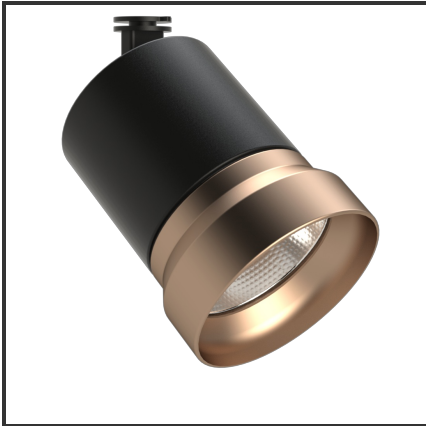

# OQQU 10

9005 Koper 3000K/CRI90 36° on/off

Beamangle	36°	IP	44
CIE Flux Codes	99 99 100 100 100	Kleur	RAL9005
CRI	90	Kleur 2	Koper
Colour Deviation (SDCM)	3 sdcM	Led type	COB
Colour Temperature	3000K	Lumen Maintenance	L80B10 bij 50.000
Connected Load	10W	Lumen/W	100lm/W
Connected Voltage	230VAC track-in	Luminous flux of luminaire	1000lm
Dim	Nee	Material Housing	Aluminium
Dimensions	122x93	Material Lens/Reflector/Diffusor	Aluminium
Energy Efficiency Class	A++	Mounting Type	Opbouw
Frequency	50Hz	PF	0,9
IK	06	UGR	19

## Product Description

Reference : 000001402