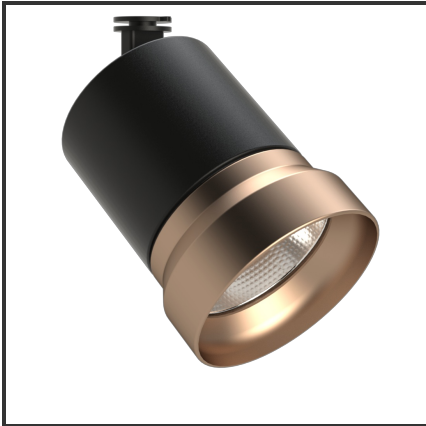

# OQQU 10

9005 Koper 3000K/CRI90 23° on/off

Beamangle	23°	IP	44
CIE Flux Codes	99 99 100 100 100	Kleur	RAL9005
CRI	90	Kleur 2	Koper
Colour Deviation (SDCM)	3 sdcM	Led type	COB
Colour Temperature	3000K	Lumen Maintenance	L80B10 bij 50.000
Connected Load	10W	Lumen/W	100lm/W
Connected Voltage	230VAC track-in	Luminous flux of luminaire	1000lm
Dim	Nee	Material Housing	Aluminium
Dimensions	122x93	Material Lens/Reflector/Diffusor	Aluminium
Energy Efficiency Class	A++	Mounting Type	Opbouw
Frequency	50Hz	PF	0,9
IK	06	UGR	18

## Product Description

Reference : 000001403