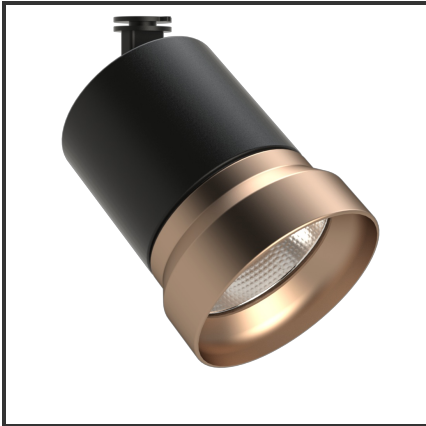

OQQU 10

9005 Koper 4000K/CRI90 60° on/off

Beamangle	60°	IP	40
CIE Flux Codes	96 99 100 100 100	Kleur	RAL9005
CRI	90	Kleur 2	Koper
Colour Deviation (SDCM)	3 sdcM	Led type	COB
Colour Temperature	4000K	Lumen Maintenance	L80B10 bij 50.000
Connected Load	10W	Lumen/W	100lm/W
Connected Voltage	230VAC track-in	Luminous flux of luminaire	1000lm
Dim	Nee	Material Housing	Aluminium
Dimensions	122x93	Material Lens/Reflector/Diffusor	Aluminium
Energy Efficiency Class	A++	Mounting Type	Opbouw
Frequency	50Hz	PF	0,9
IK	06	UGR	24

Product Description

Reference : 000001407