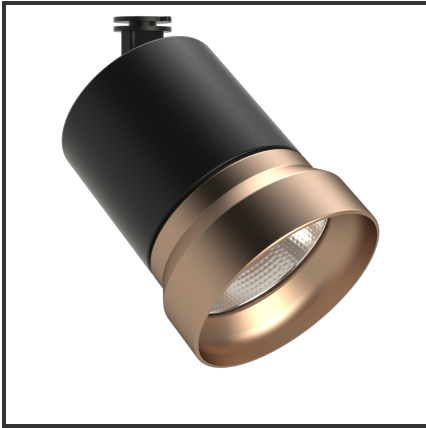

OQQU 10

9005 Koper 4000K/CRI90 23° on/off

Beamangle	23°	IP	40
CIE Flux Codes	99 99 100 100 100	Kleur	RAL9005
CRI	90	Kleur 2	Koper
Colour Deviation (SDCM)	3 sdcm	Led type	COB
Colour Temperature	4000K	Lumen Maintenance	L80B10 bij 50.000
Connected Load	10W	Lumen/W	100lm/W
Connected Voltage	230VAC track-in	Luminous flux of luminaire	1000lm
Dim	Nee	Material Housing	Aluminium
Dimensions	122x93	Material Lens/Reflector/Diffusor	Aluminium
Energy Efficiency Class	A++	Mounting Type	Opbouw
Frequency	50Hz	PF	0,9
IK	06	UGR	18

Product Description

Reference : 000001409