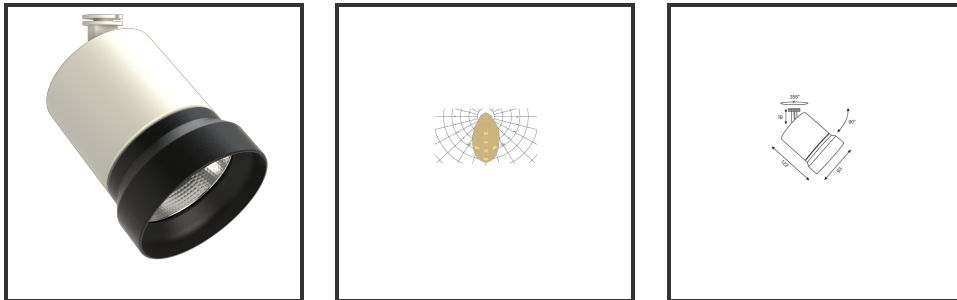

# OQQU 10

9010 9005 4000K/CRI90 23° on/off

|                         |                   |                                  |                   |
|-------------------------|-------------------|----------------------------------|-------------------|
| Beamangle               | 23°               | Kleur                            | RAL9010           |
| CIE Flux Codes          | 96 99 100 100 100 | Kleur 2                          | RAL9005           |
| Colour Deviation (SDCM) | 3 sdcM            | Led type                         | COB               |
| Colour Temperature      | 4000K             | Lumen Maintenance                | L80B10 bij 50.000 |
| CRI                     | 90                | Lumen/W                          | 135lm/W           |
| Dim                     | Nee               | Luminous flux of luminaire       | 1000lm            |
| Dimensions              | Ø93x122           | Material Housing                 | Aluminium         |
| Energy Efficiency Class | D                 | Material Lens/Reflector/Diffuser | Aluminium         |
| Forward Voltage         | 33V               | Max. connected Load              | 10W               |
| Frequency               | 50Hz              | Mounting Type                    | Track             |
| IK                      | 06                | PF                               | 0,9               |
| Input current           | 500mA             | UGR                              | 19                |
| IP                      | IP33              | Voltage                          | 220-240V          |