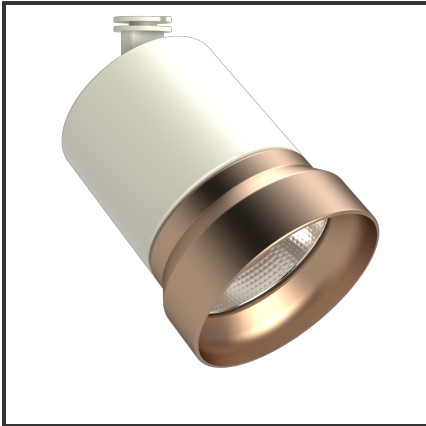

# OQQU 10

9010 Koper 3000K/CRI90 60° on/off

Beamangle	60°	IP	44
CIE Flux Codes	96 99 100 100 100	Kleur	RAL9010
CRI	90	Kleur 2	Koper
Colour Deviation (SDCM)	3 sdcM	Led type	COB
Colour Temperature	3000K	Lumen Maintenance	L80B10 bij 50.000
Connected Load	10W	Lumen/W	100lm/W
Connected Voltage	230VAC track-in	Luminous flux of luminaire	1000lm
Dim	Nee	Material Housing	Aluminium
Dimensions	122x93	Material Lens/Reflector/Diffusor	Aluminium
Energy Efficiency Class	A++	Mounting Type	Opbouw
Frequency	50Hz	PF	0,9
IK	06	UGR	24

## Product Description

Reference : 000001461