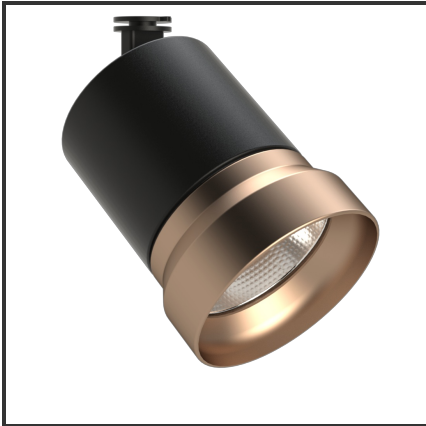

OQQU 20

9005 Koper 3000K/CRI90 60° on/off

Beamangle	60°	IP	44
CIE Flux Codes	96 99 100 100 100	Kleur	RAL9005
CRI	90	Kleur 2	Koper
Colour Deviation (SDCM)	3 sdcM	Led type	COB
Colour Temperature	3000K	Lumen Maintenance	L80B10 bij 50.000
Connected Load	20W	Lumen/W	100lm/W
Connected Voltage	230VAC track-in	Luminous flux of luminaire	2000lm
Dim	Nee	Material Housing	Aluminium
Dimensions	122x93	Material Lens/Reflector/Diffusor	Aluminium
Energy Efficiency Class	A++	Mounting Type	Opbouw
Frequency	50Hz	PF	0,9
IK	06	UGR	24

Product Description

Reference : 000001521