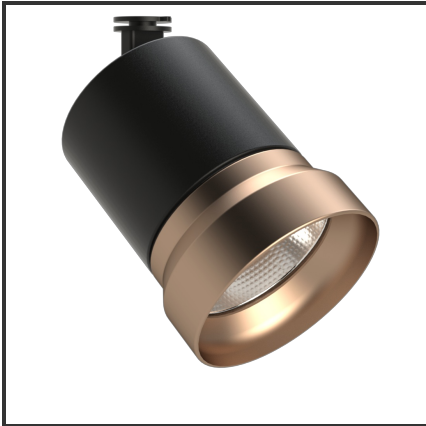

OQQU 20

9005 Koper 3000K/CRI90 23° on/off

Beamangle	23°	IP	44
CIE Flux Codes	99 99 100 100 100	Kleur	RAL9005
CRI	90	Kleur 2	Koper
Colour Deviation (SDCM)	3 sdcM	Led type	COB
Colour Temperature	3000K	Lumen Maintenance	L80B10 bij 50.000
Connected Load	20W	Lumen/W	100lm/W
Connected Voltage	230VAC track-in	Luminous flux of luminaire	2000lm
Dim	Nee	Material Housing	Aluminium
Dimensions	122x93	Material Lens/Reflector/Diffusor	Aluminium
Energy Efficiency Class	A++	Mounting Type	Opbouw
Frequency	50Hz	PF	0,9
IK	06	UGR	18

Product Description

Reference : 000001523