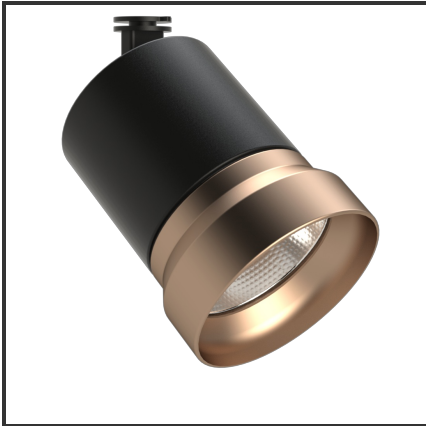

OQQU 20

9005 Koper 4000K/CRI90 60° on/off

Beamangle	60°	IP	40
CIE Flux Codes	96 99 100 100 100	Kleur	RAL9005
CRI	90	Kleur 2	Koper
Colour Deviation (SDCM)	3 sdcM	Led type	COB
Colour Temperature	4000K	Lumen Maintenance	L80B10 bij 50.000
Connected Load	20W	Lumen/W	100lm/W
Connected Voltage	230VAC track-in	Luminous flux of luminaire	2000lm
Dim	Nee	Material Housing	Aluminium
Dimensions	122x93	Material Lens/Reflector/Diffusor	Aluminium
Energy Efficiency Class	A++	Mounting Type	Opbouw
Frequency	50Hz	PF	0,9
IK	06	UGR	24

Product Description

Reference : 000001527