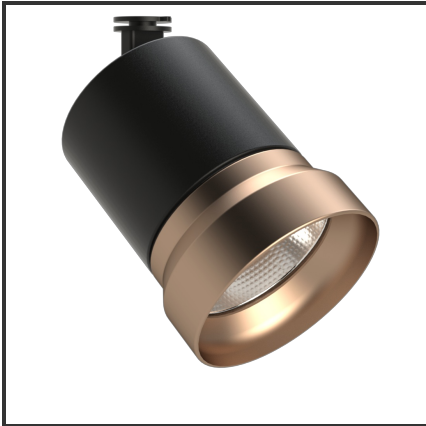

# OQQU 20

9005 Koper 4000K/CRI90 36° on/off

Beamangle	36°	IP	40
CIE Flux Codes	99 99 100 100 100	Kleur	RAL9005
CRI	90	Kleur 2	Koper
Colour Deviation (SDCM)	3 sdcM	Led type	COB
Colour Temperature	4000K	Lumen Maintenance	L80B10 bij 50.000
Connected Load	20W	Lumen/W	100lm/W
Connected Voltage	230VAC track-in	Luminous flux of luminaire	2000lm
Dim	Nee	Material Housing	Aluminium
Dimensions	122x93	Material Lens/Reflector/Diffusor	Aluminium
Energy Efficiency Class	A++	Mounting Type	Opbouw
Frequency	50Hz	PF	0,9
IK	06	UGR	19

## Product Description

Reference : 000001528