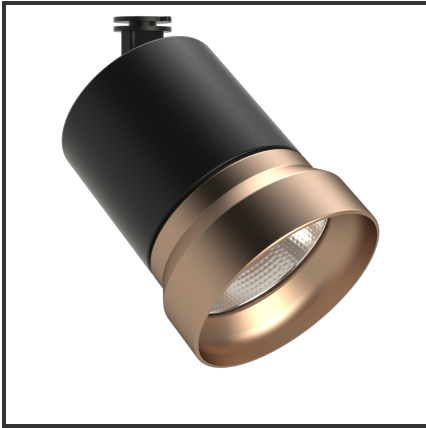

OQQU 20

9005 Koper 4000K/CRI90 23° on/off

Beamangle	23°	IP	40
CIE Flux Codes	99 99 100 100 100	Kleur	RAL9005
CRI	90	Kleur 2	Koper
Colour Deviation (SDCM)	3 sdcM	Led type	COB
Colour Temperature	4000K	Lumen Maintenance	L80B10 bij 50.000
Connected Load	20W	Lumen/W	100lm/W
Connected Voltage	230VAC track-in	Luminous flux of luminaire	2000lm
Dim	Nee	Material Housing	Aluminium
Dimensions	122x93	Material Lens/Reflector/Diffusor	Aluminium
Energy Efficiency Class	A++	Mounting Type	Opbouw
Frequency	50Hz	PF	0,9
IK	06	UGR	18

Product Description

Reference : 000001529