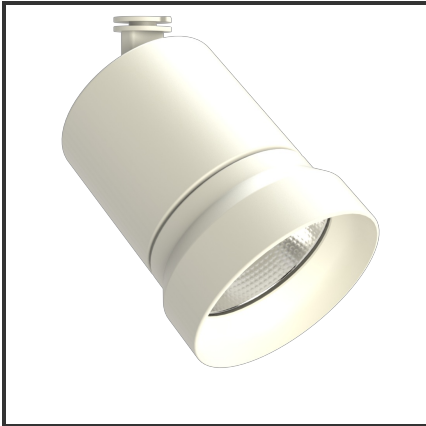

OQQU 20

9010 9010 3000K/CRI90 60° on/off

Beamangle	60°	IP	44
CIE Flux Codes	96 99 100 100 100	Kleur	RAL9010
CRI	90	Kleur 2	RAL9010
Colour Deviation (SDCM)	3 sdcm	Led type	COB
Colour Temperature	3000K	Lumen Maintenance	L80B10 bij 50.000
Connected Load	20W	Lumen/W	100lm/W
Connected Voltage	230VAC track-in	Luminous flux of luminaire	2000lm
Dim	Nee	Material Housing	Aluminium
Dimensions	122x93	Material Lens/Reflector/Diffusor	Aluminium
Energy Efficiency Class	A++	Mounting Type	Opbouw
Frequency	50Hz	PF	0,9
IK	06	UGR	24

Product Description

Reference : 000001545