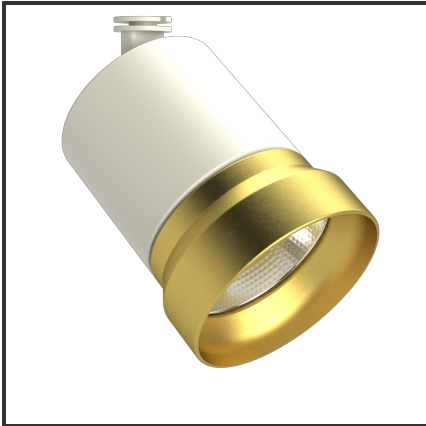

OQQU 20

9010 Goud 3000K/CRI90 60° on/off

Beamangle	60°	IP	44
CIE Flux Codes	96 99 100 100 100	Kleur	RAL9010
CRI	90	Kleur 2	Goud
Colour Deviation (SDCM)	3 sdcM	Led type	COB
Colour Temperature	3000K	Lumen Maintenance	L80B10 bij 50.000
Connected Load	20W	Lumen/W	100lm/W
Connected Voltage	230VAC track-in	Luminous flux of luminaire	2000lm
Dim	Nee	Material Housing	Aluminium
Dimensions	122x93	Material Lens/Reflector/Diffusor	Aluminium
Energy Efficiency Class	A++	Mounting Type	Opbouw
Frequency	50Hz	PF	0,9
IK	06	UGR	24

Product Description

Reference : 000001569