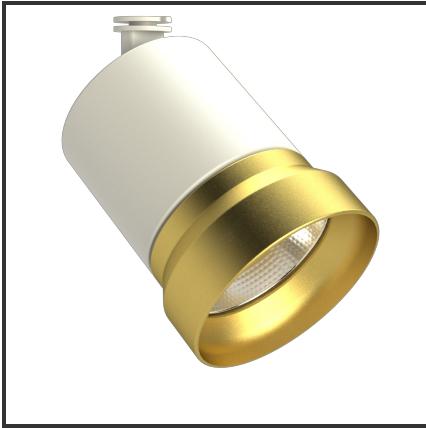

# OQQU 20

9010 Goud 4000K/CRI90 60° on/off

Beamangle	60°	IP	40
CIE Flux Codes	96 99 100 100 100	Kleur	RAL9010
CRI	90	Kleur 2	Goud
Colour Deviation (SDCM)	3 sdcM	Led type	COB
Colour Temperature	4000K	Lumen Maintenance	L80B10 bij 50.000
Connected Load	20W	Lumen/W	100lm/W
Connected Voltage	230VAC track-in	Luminous flux of luminaire	2000lm
Dim	Nee	Material Housing	Aluminium
Dimensions	122x93	Material Lens/Reflector/Diffusor	Aluminium
Energy Efficiency Class	A++	Mounting Type	Opbouw
Frequency	50Hz	PF	0,9
IK	06	UGR	24

## Product Description

Reference : 000001575