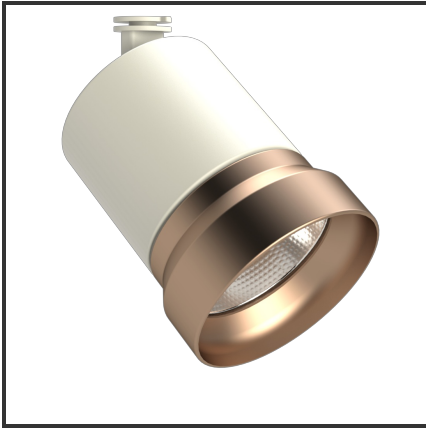

# OQQU 20

9010 Koper 3000K/CRI90 60° Dali

Beamangle	60°	IP	44
CIE Flux Codes	96 99 100 100 100	Kleur	RAL9010
CRI	90	Kleur 2	Koper
Colour Deviation (SDCM)	3 sdcm	Led type	COB
Colour Temperature	3000K	Lumen Maintenance	L80B10 bij 50.000
Connected Load	20W	Lumen/W	100lm/W
Connected Voltage	230VAC track-in	Luminous flux of luminaire	2000lm
Dim	Dali	Material Housing	Aluminium
Dimensions	122x93	Material Lens/Reflector/Diffusor	Aluminium
Energy Efficiency Class	A++	Mounting Type	Opbouw
Frequency	50Hz	PF	0,9
IK	06	UGR	24

## Product Description

Reference : 000001578