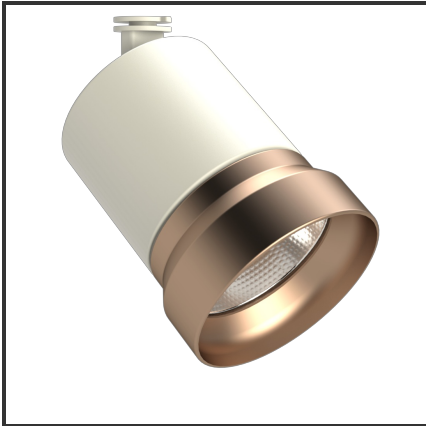

OQQU 20

9010 Koper 3000K/CRI90 23° Dali

Beamangle	23°	IP	44
CIE Flux Codes	99 99 100 100 100	Kleur	RAL9010
CRI	90	Kleur 2	Koper
Colour Deviation (SDCM)	3 sdcm	Led type	COB
Colour Temperature	3000K	Lumen Maintenance	L80B10 bij 50.000
Connected Load	20W	Lumen/W	100lm/W
Connected Voltage	230VAC track-in	Luminous flux of luminaire	2000lm
Dim	Dali	Material Housing	Aluminium
Dimensions	122x93	Material Lens/Reflector/Diffusor	Aluminium
Energy Efficiency Class	A++	Mounting Type	Opbouw
Frequency	50Hz	PF	0,9
IK	06	UGR	18

Product Description

Reference : 000001580