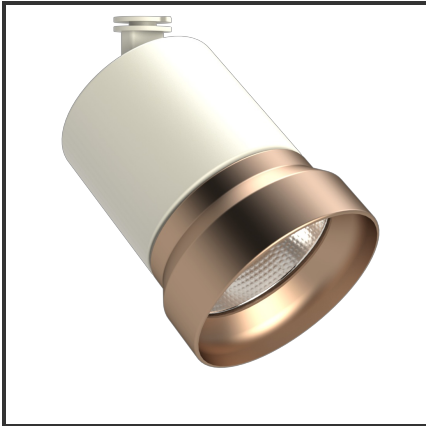

# OQQU 20

9010 Koper 3000K/CRI90 60° on/off

Beamangle	60°	IP	44
CIE Flux Codes	96 99 100 100 100	Kleur	RAL9010
CRI	90	Kleur 2	Koper
Colour Deviation (SDCM)	3 sdcm	Led type	COB
Colour Temperature	3000K	Lumen Maintenance	L80B10 bij 50.000
Connected Load	20W	Lumen/W	100lm/W
Connected Voltage	230VAC track-in	Luminous flux of luminaire	2000lm
Dim	Nee	Material Housing	Aluminium
Dimensions	122x93	Material Lens/Reflector/Diffusor	Aluminium
Energy Efficiency Class	A++	Mounting Type	Opbouw
Frequency	50Hz	PF	0,9
IK	06	UGR	24

## Product Description

Reference : 000001581