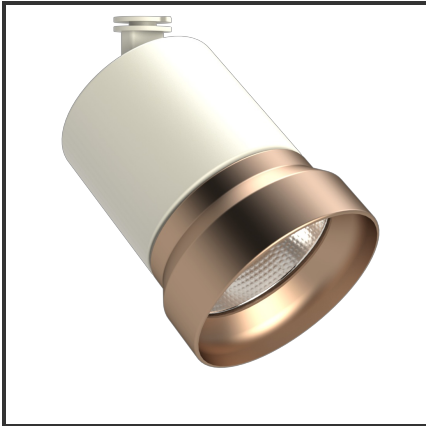

OQQU 20

9010 Koper 3000K/CRI90 36° on/off

Beamangle	36°	IP	44
CIE Flux Codes	99 99 100 100 100	Kleur	RAL9010
CRI	90	Kleur 2	Koper
Colour Deviation (SDCM)	3 sdcm	Led type	COB
Colour Temperature	3000K	Lumen Maintenance	L80B10 bij 50.000
Connected Load	20W	Lumen/W	100lm/W
Connected Voltage	230VAC track-in	Luminous flux of luminaire	2000lm
Dim	Nee	Material Housing	Aluminium
Dimensions	122x93	Material Lens/Reflector/Diffusor	Aluminium
Energy Efficiency Class	A++	Mounting Type	Opbouw
Frequency	50Hz	PF	0,9
IK	06	UGR	19

Product Description

Reference : 000001582