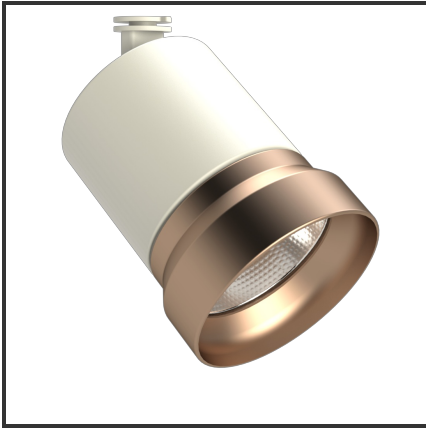

OQQU 20

9010 Koper 3000K/CRI90 23° on/off

Beamangle	23°	IP	44
CIE Flux Codes	99 99 100 100 100	Kleur	RAL9010
CRI	90	Kleur 2	Koper
Colour Deviation (SDCM)	3 sdcM	Led type	COB
Colour Temperature	3000K	Lumen Maintenance	L80B10 bij 50.000
Connected Load	20W	Lumen/W	100lm/W
Connected Voltage	230VAC track-in	Luminous flux of luminaire	2000lm
Dim	Nee	Material Housing	Aluminium
Dimensions	122x93	Material Lens/Reflector/Diffusor	Aluminium
Energy Efficiency Class	A++	Mounting Type	Opbouw
Frequency	50Hz	PF	0,9
IK	06	UGR	18

Product Description

Reference : 000001583