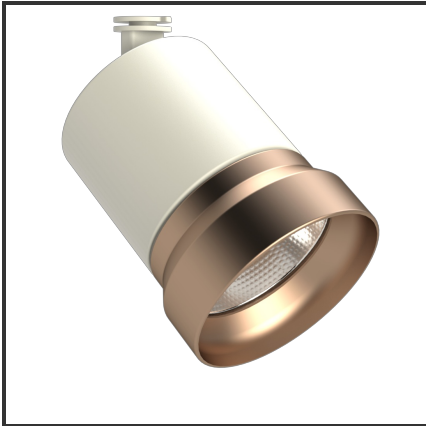

OQQU 20

9010 Koper 4000K/CRI90 36° on/off

Beamangle	36°	IP	40
CIE Flux Codes	99 99 100 100 100	Kleur	RAL9010
CRI	90	Kleur 2	Koper
Colour Deviation (SDCM)	3 sdcm	Led type	COB
Colour Temperature	4000K	Lumen Maintenance	L80B10 bij 50.000
Connected Load	20W	Lumen/W	100lm/W
Connected Voltage	230VAC track-in	Luminous flux of luminaire	2000lm
Dim	Nee	Material Housing	Aluminium
Dimensions	122x93	Material Lens/Reflector/Diffusor	Aluminium
Energy Efficiency Class	A++	Mounting Type	Opbouw
Frequency	50Hz	PF	0,9
IK	06	UGR	19

Product Description

Reference : 000001588