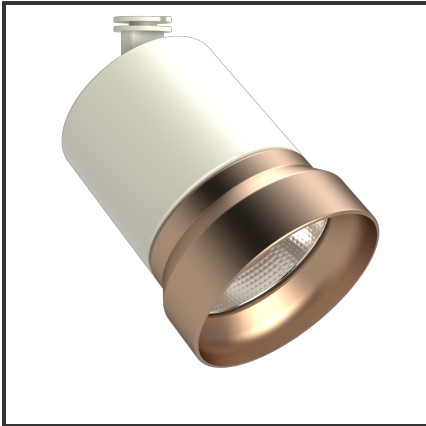

OQQU 20

9010 Koper 4000K/CRI90 23° on/off

Beamangle	23°	IP	40
CIE Flux Codes	99 99 100 100 100	Kleur	RAL9010
CRI	90	Kleur 2	Koper
Colour Deviation (SDCM)	3 sdcm	Led type	COB
Colour Temperature	4000K	Lumen Maintenance	L80B10 bij 50.000
Connected Load	20W	Lumen/W	100lm/W
Connected Voltage	230VAC track-in	Luminous flux of luminaire	2000lm
Dim	Nee	Material Housing	Aluminium
Dimensions	122x93	Material Lens/Reflector/Diffusor	Aluminium
Energy Efficiency Class	A++	Mounting Type	Opbouw
Frequency	50Hz	PF	0,9
IK	06	UGR	18

Product Description

Reference : 000001589