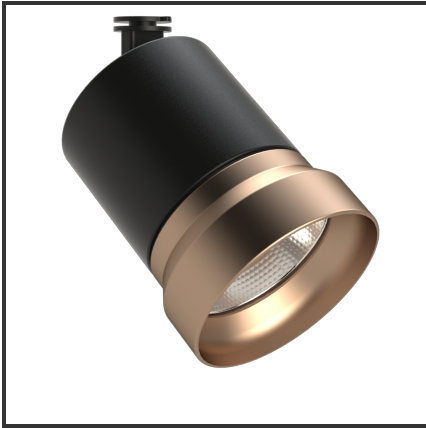

OQQU 30

9005 Koper 3000K/CRI90 60° Dali

Beamangle	60°	IP	44
CIE Flux Codes	96 99 100 100 100	Kleur	RAL9005
CRI	90	Kleur 2	Koper
Colour Deviation (SDCM)	3 sdcm	Led type	COB
Colour Temperature	3000K	Lumen Maintenance	L80B10 bij 50.000
Connected Load	30W	Lumen/W	100lm/W
Connected Voltage	230VAC track-in	Luminous flux of luminaire	3000lm
Dim	Dali	Material Housing	Aluminium
Dimensions	122x93	Material Lens/Reflector/Diffusor	Aluminium
Energy Efficiency Class	A++	Mounting Type	Opbouw
Frequency	50Hz	PF	0,9
IK	06	UGR	24

Product Description

Reference : 000001638