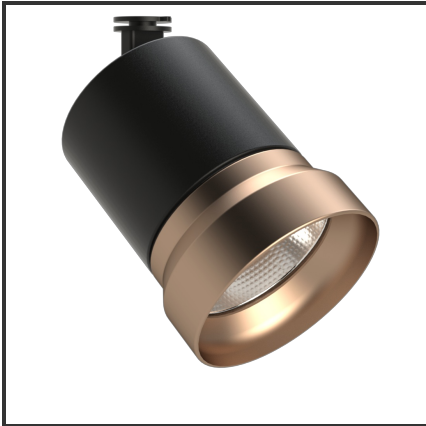

OQQU 30

9005 Koper 3000K/CRI90 60° on/off

| | | | |
|-------------------------|-------------------|----------------------------------|-------------------|
| Beamangle | 60° | IP | 44 |
| CIE Flux Codes | 96 99 100 100 100 | Kleur | RAL9005 |
| CRI | 90 | Kleur 2 | Koper |
| Colour Deviation (SDCM) | 3 sdcm | Led type | COB |
| Colour Temperature | 3000K | Lumen Maintenance | L80B10 bij 50.000 |
| Connected Load | 30W | Lumen/W | 100lm/W |
| Connected Voltage | 230VAC track-in | Luminous flux of luminaire | 3000lm |
| Dim | Nee | Material Housing | Aluminium |
| Dimensions | 122x93 | Material Lens/Reflector/Diffusor | Aluminium |
| Energy Efficiency Class | A++ | Mounting Type | Opbouw |
| Frequency | 50Hz | PF | 0,9 |
| IK | 06 | UGR | 24 |

Product Description

Reference : 000001641