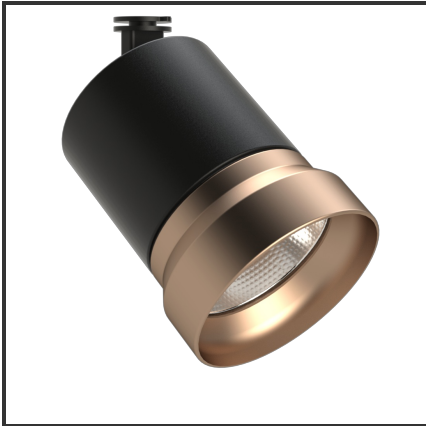

# OQQU 30

9005 Koper 3000K/CRI90 36° on/off

Beamangle	36°	IP	44
CIE Flux Codes	99 99 100 100 100	Kleur	RAL9005
CRI	90	Kleur 2	Koper
Colour Deviation (SDCM)	3 sdcm	Led type	COB
Colour Temperature	3000K	Lumen Maintenance	L80B10 bij 50.000
Connected Load	30W	Lumen/W	100lm/W
Connected Voltage	230VAC track-in	Luminous flux of luminaire	3000lm
Dim	Nee	Material Housing	Aluminium
Dimensions	122x93	Material Lens/Reflector/Diffusor	Aluminium
Energy Efficiency Class	A++	Mounting Type	Opbouw
Frequency	50Hz	PF	0,9
IK	06	UGR	19

## Product Description

Reference : 000001642