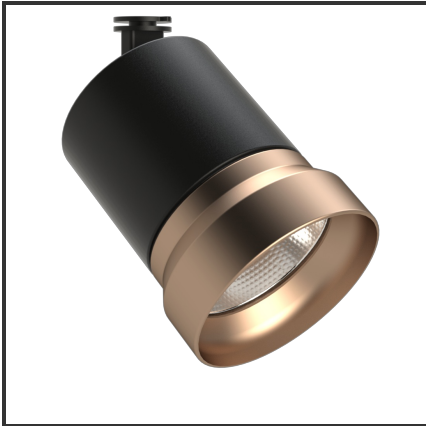

OQQU 30

9005 Koper 3000K/CRI90 23° on/off

Beamangle	23°	IP	44
CIE Flux Codes	99 99 100 100 100	Kleur	RAL9005
CRI	90	Kleur 2	Koper
Colour Deviation (SDCM)	3 sdcM	Led type	COB
Colour Temperature	3000K	Lumen Maintenance	L80B10 bij 50.000
Connected Load	30W	Lumen/W	100lm/W
Connected Voltage	230VAC track-in	Luminous flux of luminaire	3000lm
Dim	Nee	Material Housing	Aluminium
Dimensions	122x93	Material Lens/Reflector/Diffusor	Aluminium
Energy Efficiency Class	A++	Mounting Type	Opbouw
Frequency	50Hz	PF	0,9
IK	06	UGR	18

Product Description

Reference : 000001643