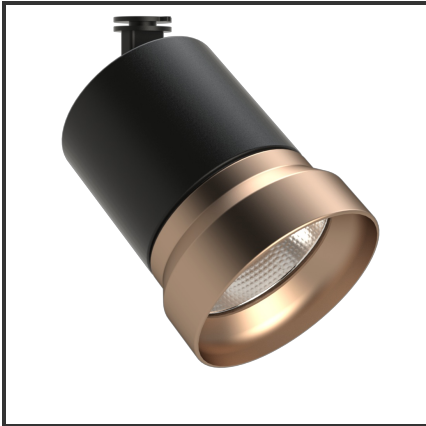

OQQU 30

9005 Koper 4000K/CRI90 60° Dali

Beamangle	60°	IP	40
CIE Flux Codes	96 99 100 100 100	Kleur	RAL9005
CRI	90	Kleur 2	Koper
Colour Deviation (SDCM)	3 sdcm	Led type	COB
Colour Temperature	4000K	Lumen Maintenance	L80B10 bij 50.000
Connected Load	30W	Lumen/W	100lm/W
Connected Voltage	230VAC track-in	Luminous flux of luminaire	3000lm
Dim	Dali	Material Housing	Aluminium
Dimensions	122x93	Material Lens/Reflector/Diffusor	Aluminium
Energy Efficiency Class	A++	Mounting Type	Opbouw
Frequency	50Hz	PF	0,9
IK	06	UGR	24

Product Description

Reference : 000001644