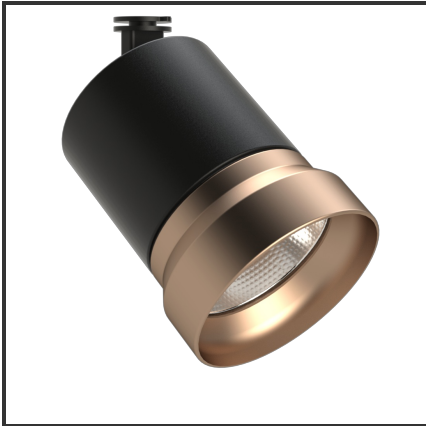

OQQU 30

9005 Koper 4000K/CRI90 60° on/off

Beamangle	60°	IP	40
CIE Flux Codes	96 99 100 100 100	Kleur	RAL9005
CRI	90	Kleur 2	Koper
Colour Deviation (SDCM)	3 sdcM	Led type	COB
Colour Temperature	4000K	Lumen Maintenance	L80B10 bij 50.000
Connected Load	30W	Lumen/W	100lm/W
Connected Voltage	230VAC track-in	Luminous flux of luminaire	3000lm
Dim	Nee	Material Housing	Aluminium
Dimensions	122x93	Material Lens/Reflector/Diffusor	Aluminium
Energy Efficiency Class	A++	Mounting Type	Opbouw
Frequency	50Hz	PF	0,9
IK	06	UGR	24

Product Description

Reference : 000001647