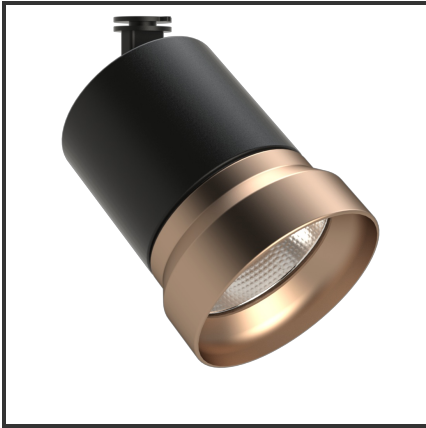

# OQQU 30

9005 Koper 4000K/CRI90 36° on/off

Beamangle	36°	IP	40
CIE Flux Codes	99 99 100 100 100	Kleur	RAL9005
CRI	90	Kleur 2	Koper
Colour Deviation (SDCM)	3 sdcm	Led type	COB
Colour Temperature	4000K	Lumen Maintenance	L80B10 bij 50.000
Connected Load	30W	Lumen/W	100lm/W
Connected Voltage	230VAC track-in	Luminous flux of luminaire	3000lm
Dim	Nee	Material Housing	Aluminium
Dimensions	122x93	Material Lens/Reflector/Diffusor	Aluminium
Energy Efficiency Class	A++	Mounting Type	Opbouw
Frequency	50Hz	PF	0,9
IK	06	UGR	19

## Product Description

Reference : 000001648