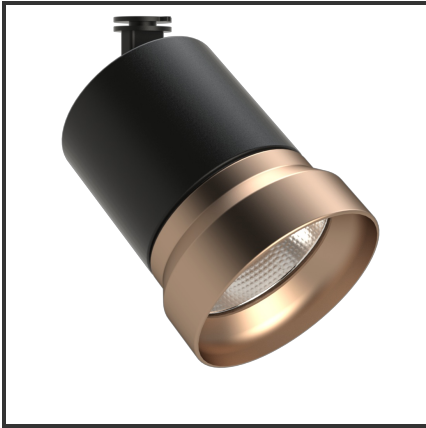

# OQQU 30

9005 Koper 4000K/CRI90 23° on/off

Beamangle	23°	IP	40
CIE Flux Codes	99 99 100 100 100	Kleur	RAL9005
CRI	90	Kleur 2	Koper
Colour Deviation (SDCM)	3 sdcm	Led type	COB
Colour Temperature	4000K	Lumen Maintenance	L80B10 bij 50.000
Connected Load	30W	Lumen/W	100lm/W
Connected Voltage	230VAC track-in	Luminous flux of luminaire	3000lm
Dim	Nee	Material Housing	Aluminium
Dimensions	122x93	Material Lens/Reflector/Diffusor	Aluminium
Energy Efficiency Class	A++	Mounting Type	Opbouw
Frequency	50Hz	PF	0,9
IK	06	UGR	18

## Product Description

Reference : 000001649