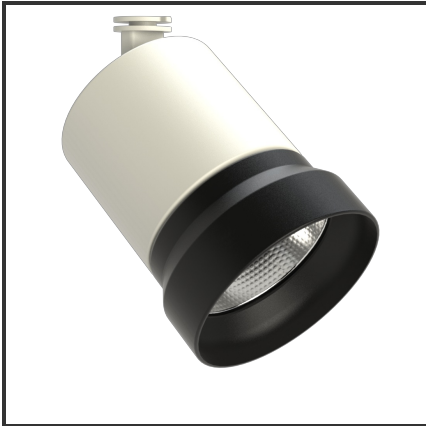

OQQU 30

9010 9005 4000K/CRI90 60° on/off

| | | | |
|-------------------------|-------------------|----------------------------------|-------------------|
| Beamangle | 60° | IP | 40 |
| CIE Flux Codes | 96 99 100 100 100 | Kleur | RAL9010 |
| CRI | 90 | Kleur 2 | RAL9005 |
| Colour Deviation (SDCM) | 3 sdcM | Led type | COB |
| Colour Temperature | 4000K | Lumen Maintenance | L80B10 bij 50.000 |
| Connected Load | 30W | Lumen/W | 100lm/W |
| Connected Voltage | 230VAC track-in | Luminous flux of luminaire | 3000lm |
| Dim | Nee | Material Housing | Aluminium |
| Dimensions | 122x93 | Material Lens/Reflector/Diffusor | Aluminium |
| Energy Efficiency Class | A++ | Mounting Type | Opbouw |
| Frequency | 50Hz | PF | 0,9 |
| IK | 06 | UGR | 24 |

Product Description

Reference : 000001659